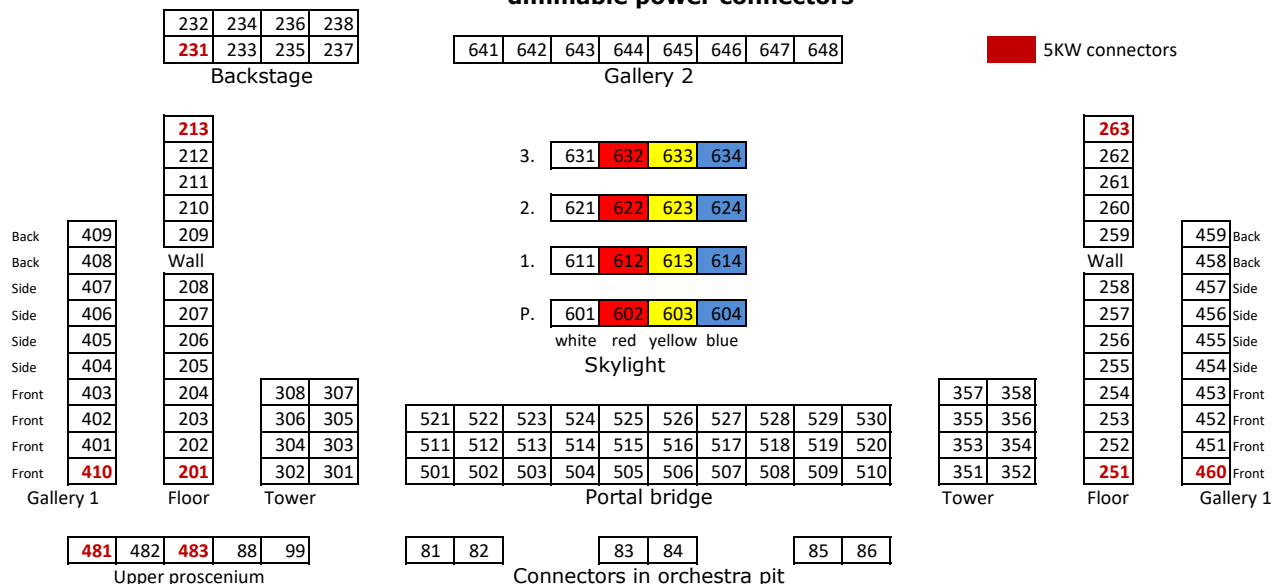

Number	Type	Located
12	ETC LED Series2 Tungsten HD	Lighting bridge above audience
4	ARRI L10-C	Lighting bridge above audience
4	Strand Lighting Cantata PC 1.2 kW	Lighting bridge above audience
1	ETC GiO Desk with EOS-Software	On demand
1	ETC Congo jr. + Fader Wing (w. Cobalt)	On demand
6	SquareLED M-L300CX	Lighting gallery left side
6	SquareLED M-L300CX	Lighting gallery right side
3	Robert Juliat 714SX	Lighting gallery left side
3	Robert Juliat 714SX	Lighting gallery right side
4	ARRI L10-C	Lighting Bar above audience
2	Emil Niethammer Follow HVV 209 2.0kW	On demand
1	Emil Niethammer Follow MVU 113 1.2kW	On demand
4	6-Bar PAR 64 long nose CP 61/62	On demand
16	Eurolight ML-56 QCL RGBW	On demand
2	ADB PC C 201 2.0 kW 9 A	Portal
4	ADB PC C 203 S 2.0 kW 9 A	Portal
2	ADB THH 2001 JHC 2 kW 9 A	Portal
6	Rank Strand prism convex 2.0 kW 243	Portal
1	Fog Antari Z-3000 3.0kW 15A Tank 6.0L	On demand
1	HazeBase Base Hazer	On demand
2	Sirio 1200 Mod. 2070 1.2 kW 50 Hz (HMI)	On demand
4	Sirio 1200 Mod. 2080 2.5 kW 50 Hz (HMI)	On demand
179	Dimmable circuits in total	
Div	Many more please ask!	

dimmable power connectors

Alle numbers are channels. Not DMX-adresses!