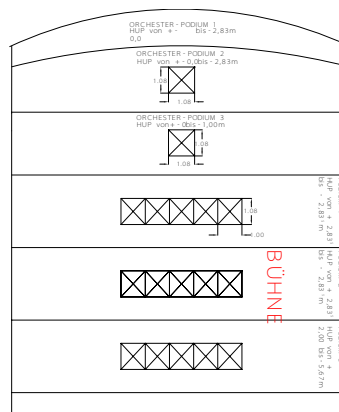

## Stage

Width: 14 m  
 Depth: 16 m  
 Height: 7 m  
 Clearance: 7 m  
 Podiums: **3 stage podiums**  
 (each 13,98 m length, 3 m deep.; levitation height: stage podium 1 & 2: -2,83 / + 2,83 m; stage podium 3: -5,73 / + 2,0 m)  
**3 orchestra podiums**  
 (1<sup>st</sup> with an arch, levitation height: 0 m / -2,83 m; 2<sup>nd</sup> with arch of 14,12 m and depth of 2,75 m, levitation height: 0 m / -2,83 m; 3<sup>rd</sup> with depth of 2,60 m and 13,98 width, levitation height: +0,4 m / -1,0 m)  
 Type of stage: Permanent  
 Sound wings: Permanent house system