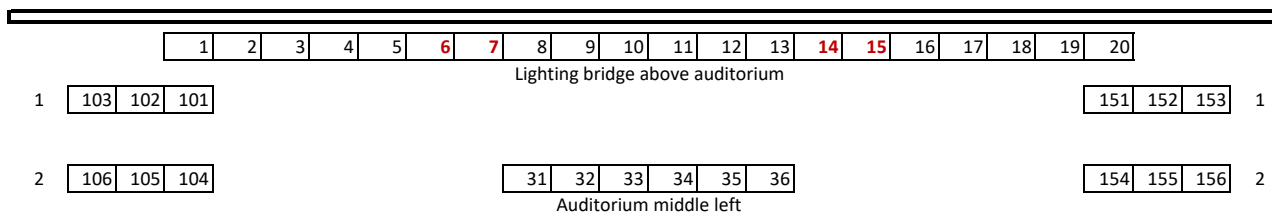

Number	Type	Located
12	ETC LED Series2 Tungsten HD	Lighting bridge above audience
4	ARRI L10-C	Lighting bridge above audience
4	Strand Lighting Cantata PC 1.2 kW	Lighting bridge above audience
1	ETC GiO Desk with EOS-Software	On demand
1	ETC Congo jr. + Fader Wing (w. Cobalt)	On demand
6	SquareLED M-L300CX	Lighting gallery left side
6	SquareLED M-L300CX	Lighting gallery right side
3	Robert Juliat 714SX	Lighting gallery left side
3	Robert Juliat 714SX	Lighting gallery right side
4	ARRI L10-C	Lighting Bar above audience
2	Emil Niethammer Follow HVV 209 2.0kW	On demand
1	Emil Niethammer Follow MVU 113 1.2kW	On demand
4	6-Bar PAR 64 long nose CP 61/62	On demand
16	Eurolight ML-56 QCL RGBW	On demand
2	ADB PC C 201 2.0 kW 9 A	Portal
4	ADB PC C 203 S 2.0 kW 9 A	Portal
2	ADB THH 2001 JHC 2 kW 9 A	Portal
6	Rank Strand prism convex 2.0 kW 243	Portal
1	Fog Antari Z-3000 3.0kW 15A Tank 6.0L	On demand
1	HazeBase Base Hazer	On demand
2	Sirio 1200 Mod. 2070 1.2 kW 50 Hz (HMI)	On demand
4	Sirio 1200 Mod. 2080 2.5 kW 50 Hz (HMI)	On demand
179	Dimmable circuits in total	
Div	Many more please ask!	

dimmable power connectors

Alle numbers are channels. Not DMX-adresses!